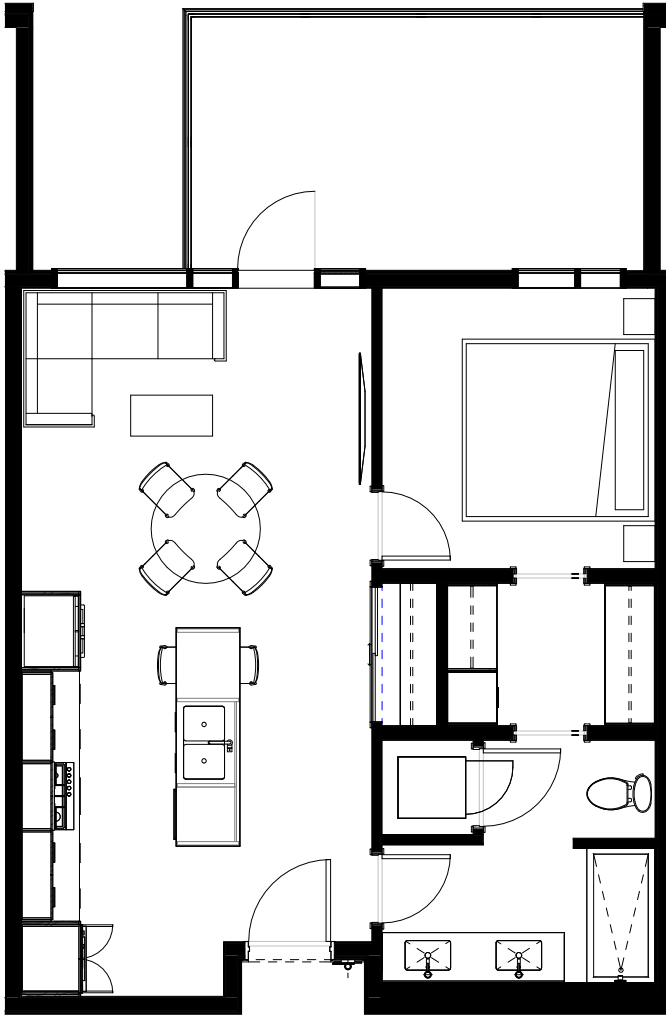

# THE LOOKOUT

LUXURY CONDOS

## UNIT A

UNIT AREA 647 SQFT • BALCONY AREA 163 SQFT  
1 BEDROOM • 1 BATHROOM

1<sup>st</sup> FLOOR

2<sup>nd</sup> FLOOR

Dimensions, sizes, specifications, layouts and materials are approximate only and subject to change without notice. E.&o.E.