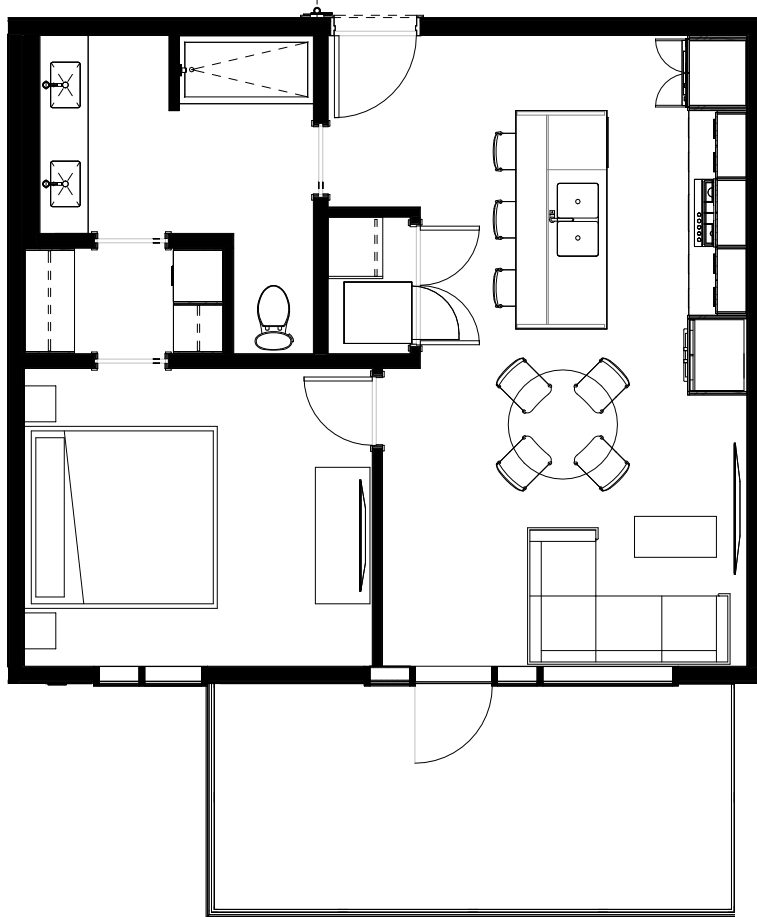

lookoutcondos.ca

THE LOOKOUT

LUXURY CONDOS

UNIT B

UNIT AREA 666 SQFT • BALCONY AREA 172 SQFT
1 BEDROOM • 1 BATHROOM

6th FLOOR

Dimensions, sizes, specifications, layouts and materials are approximate only and subject to change without notice. E.&o.E.