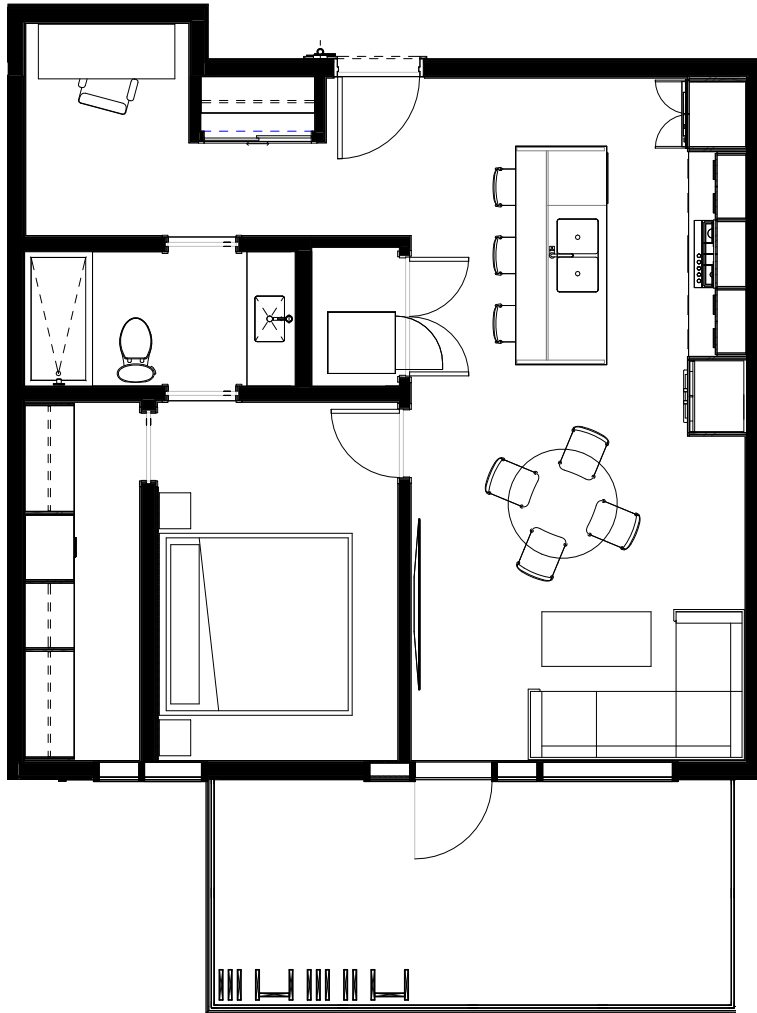

lookoutcondos.ca

THE LOOKOUT

LUXURY CONDOS

UNIT D

UNIT AREA 741 SQFT • BALCONY AREA 172 SQFT
1 BEDROOM • 1 BATHROOM

5th FLOOR

Dimensions, sizes, specifications, layouts and materials are approximate only and subject to change without notice. E.&o.E.