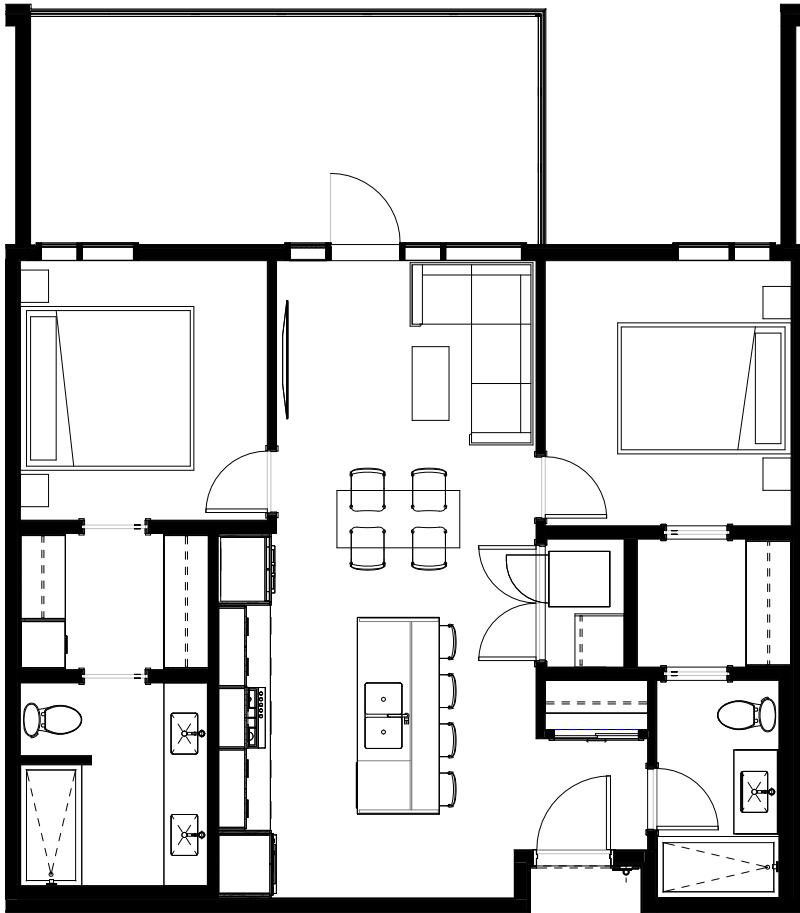

lookoutcondos.ca

THE LOOKOUT

LUXURY CONDOS

UNIT E

UNIT AREA 867 SQFT • BALCONY AREA 197 SQFT
2 BEDROOM • 2 BATHROOM

1st FLOOR

2nd FLOOR

3rd FLOOR

4th FLOOR

Dimensions, sizes, specifications, layouts and materials are approximate only and subject to change without notice. E.&o.E.

✉ info@lookoutcondos.ca

📍 2588 Savory Road, Langford, BC