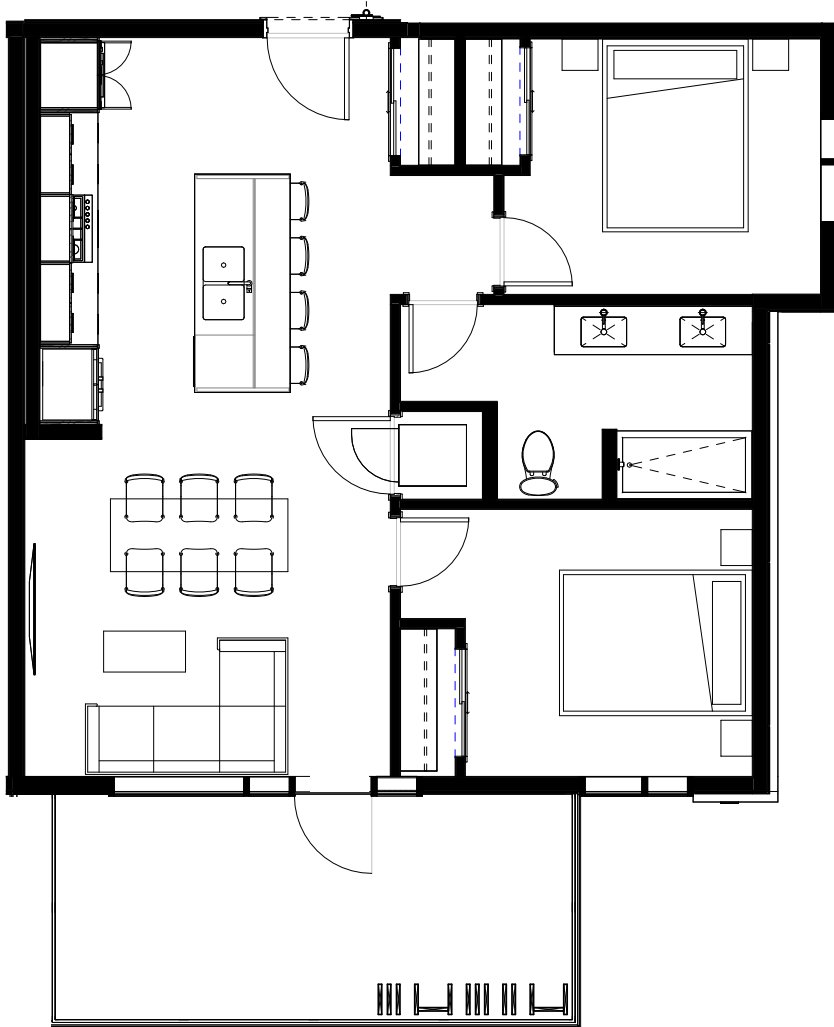

# THE LOOKOUT

LUXURY CONDOS

## UNIT F

UNIT AREA 803 SQFT • BALCONY AREA 172 SQFT  
2 BEDROOM • 1 BATHROOM

5<sup>th</sup> FLOOR

6<sup>th</sup> FLOOR

Dimensions, sizes, specifications, layouts and materials are approximate only and subject to change without notice. E.&o.E.