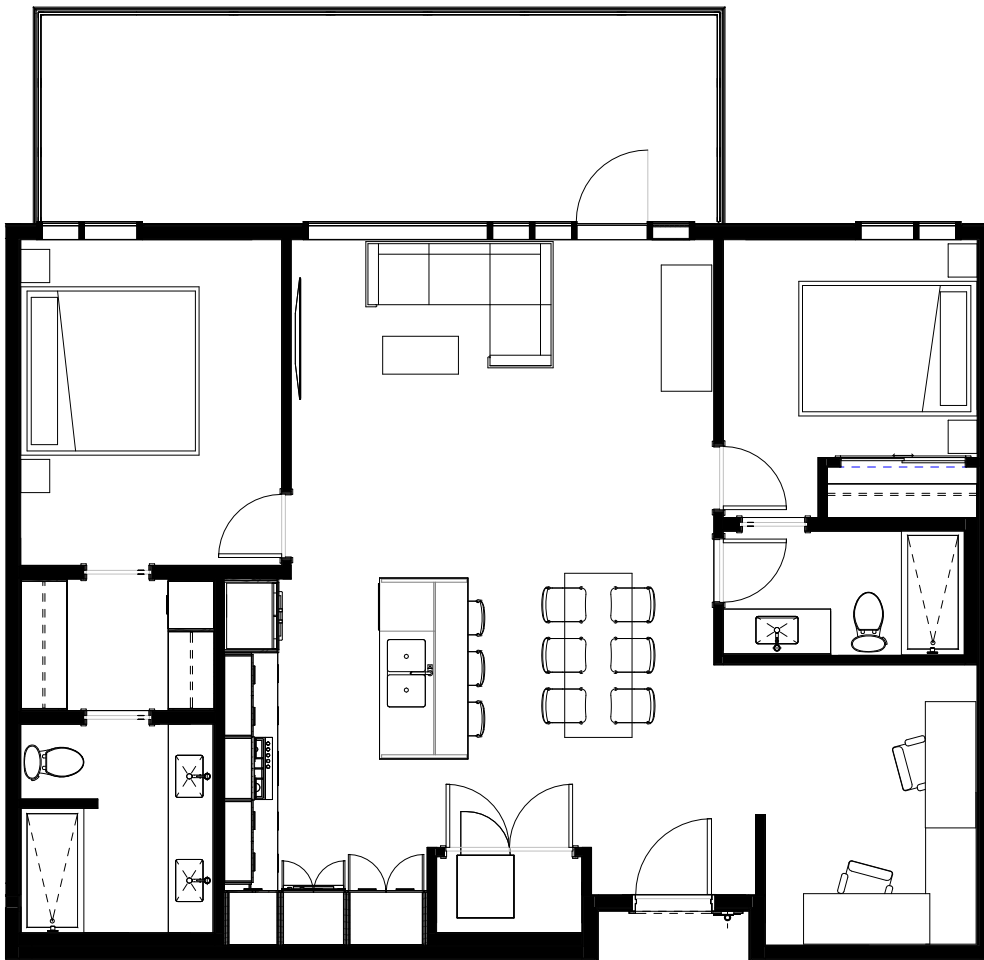

# THE LOOKOUT

LUXURY CONDOS

## UNIT H

UNIT AREA 1116 SQFT • BALCONY AREA 228 SQFT  
2 BEDROOM • 2 BATHROOM

6<sup>th</sup> FLOOR

Dimensions, sizes, specifications, layouts and materials are approximate only and subject to change without notice. E.&o.E.