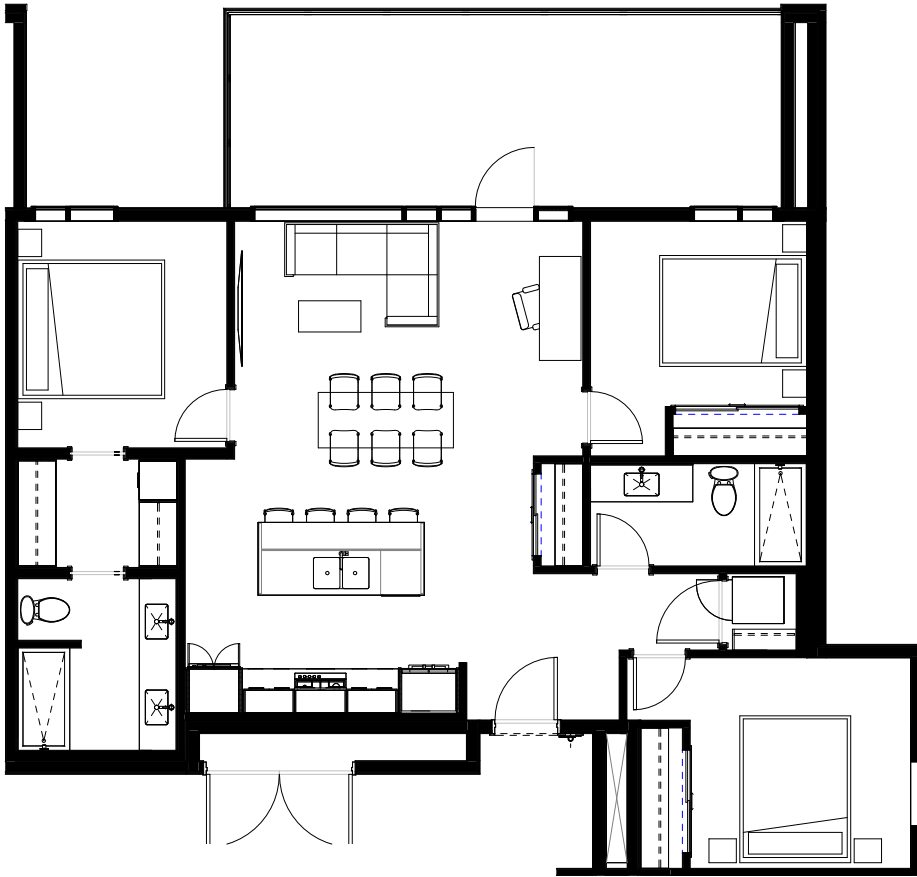

lookoutcondos.ca

THE LOOKOUT

LUXURY CONDOS

UNIT 1

UNIT AREA 1127 SQFT • BALCONY AREA 259 SQFT
3 BEDROOM • 2 BATHROOM

1st FLOOR

2nd FLOOR

3rd FLOOR

4th FLOOR

5th FLOOR

6th FLOOR

Dimensions, sizes, specifications, layouts and materials are approximate only and subject to change without notice. E.&o.E.

✉ info@lookoutcondos.ca

📍 2588 Savory Road, Langford, BC