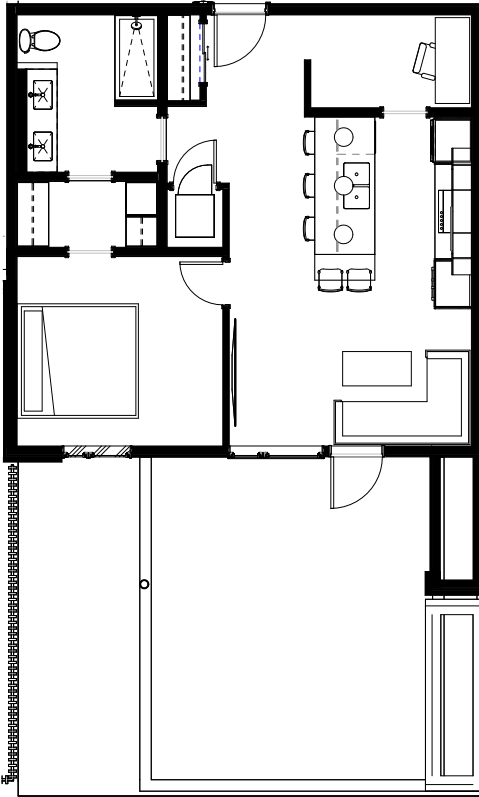

# THE LOOKOUT

LUXURY CONDOS

PATIO OPTION

BALCONY OPTION

## UNIT J

UNIT AREA 764 SQFT  
BALCONY AREA 172 SQFT • PATIO AREA 321 SQFT  
1 BEDROOM + DEN • 1 BATHROOM

3<sup>rd</sup> FLOOR

4<sup>th</sup> FLOOR

Dimensions, sizes, specifications, layouts and materials are approximate only and subject to change without notice. E.&o.E.