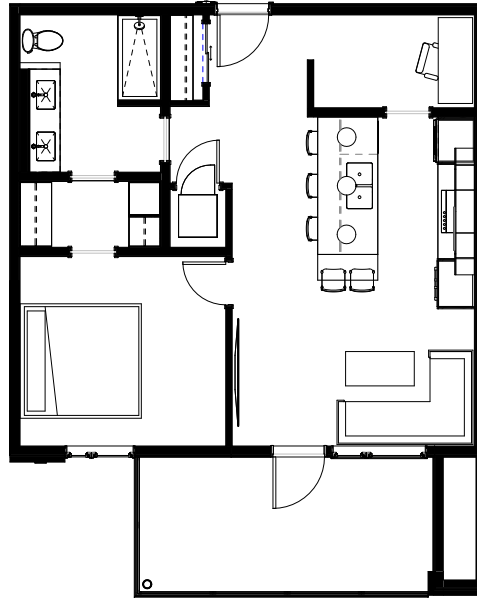

# THE LOOKOUT

LUXURY CONDOS

PATIO OPTION

BALCONY OPTION

## UNIT J

UNIT AREA 764 SQFT  
BALCONY AREA 172 SQFT • PATIO AREA 321 SQFT  
1 BEDROOM + DEN • 1 BATHROOM

3<sup>rd</sup> FLOOR

4<sup>th</sup> FLOOR

Dimensions, sizes, specifications, layouts and materials are approximate only and subject to change without notice. E.&o.E.